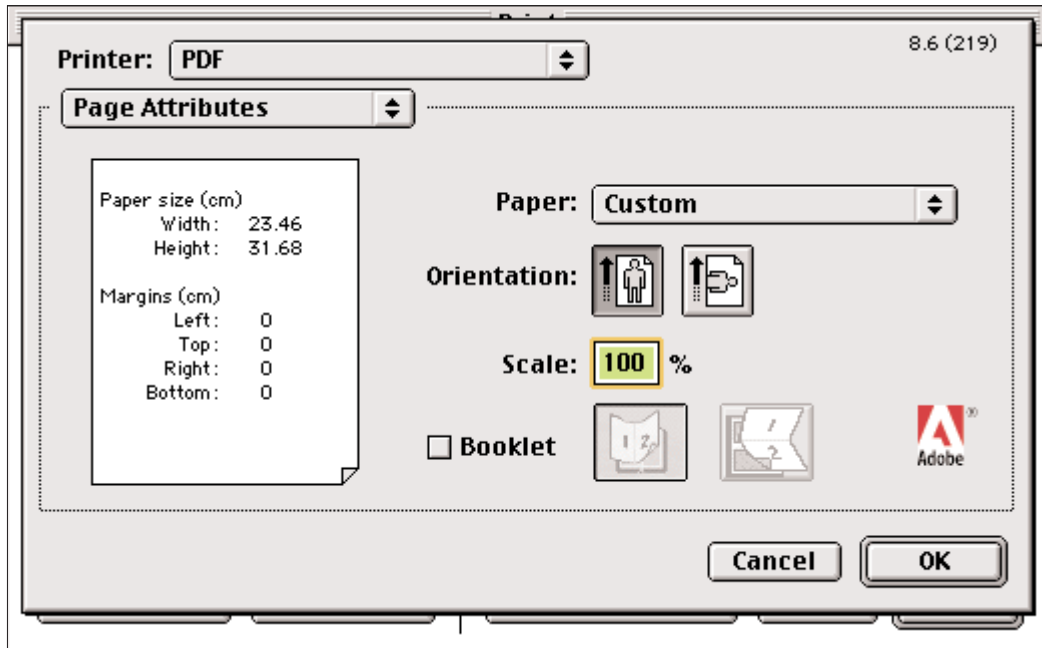

Sound On Sound PDF Page setup Settings (QXP4) 3/7