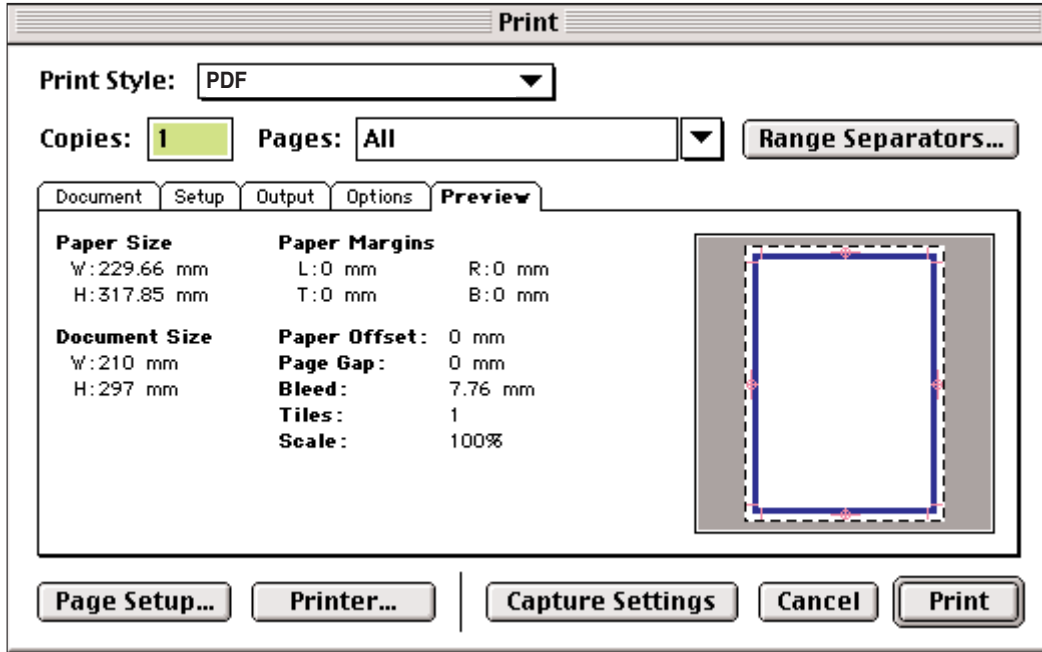

Sound On Sound PDF Page setup Settings (QXP4) 3/7